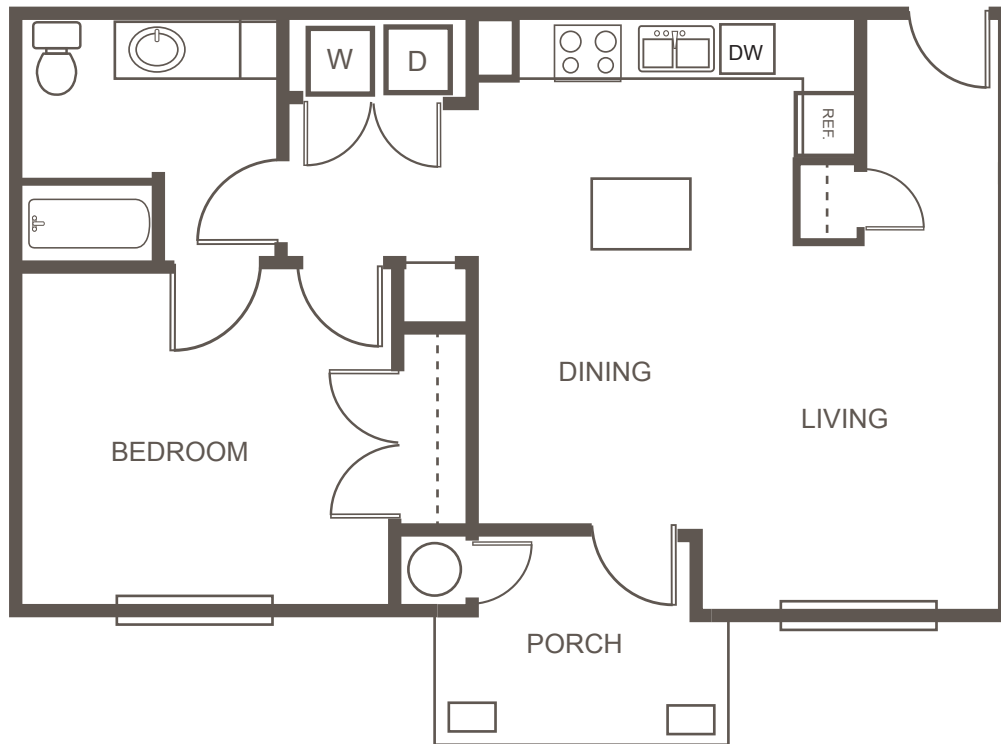

A1

834 Sq. Ft. / 1 Bed / 1 Bath

FAIRFIELD CREEK ESTATES

27550 Hwy. 290 | Cypress, Texas 77433

281.256.8850 | fairfieldcreekapartments.com

All dimensions and square footages are approximate

Fairfield Creek Estates
AN ADULT COMMUNITY