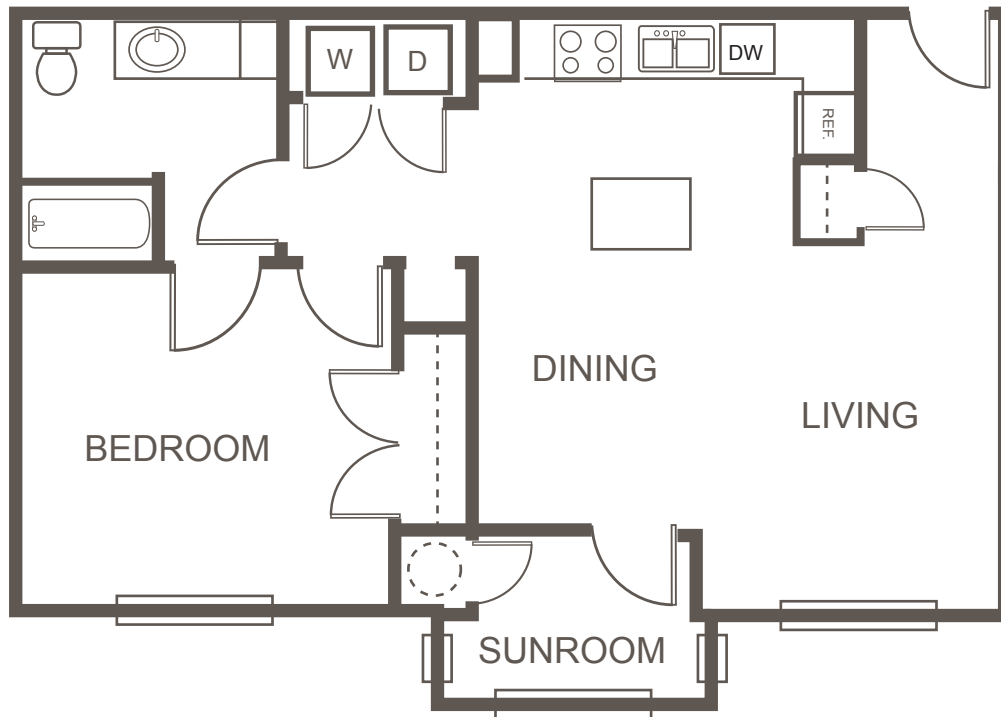

A2

824 Sq. Ft. / 1 Bed / 1 Bath

FAIRFIELD CREEK ESTATES

27550 Hwy. 290 | Cypress, Texas 77433

281.256.8850 | fairfieldcreekapartments.com

All dimensions and square footages are approximate

Fairfield Creek Estates
AN ADULT COMMUNITY