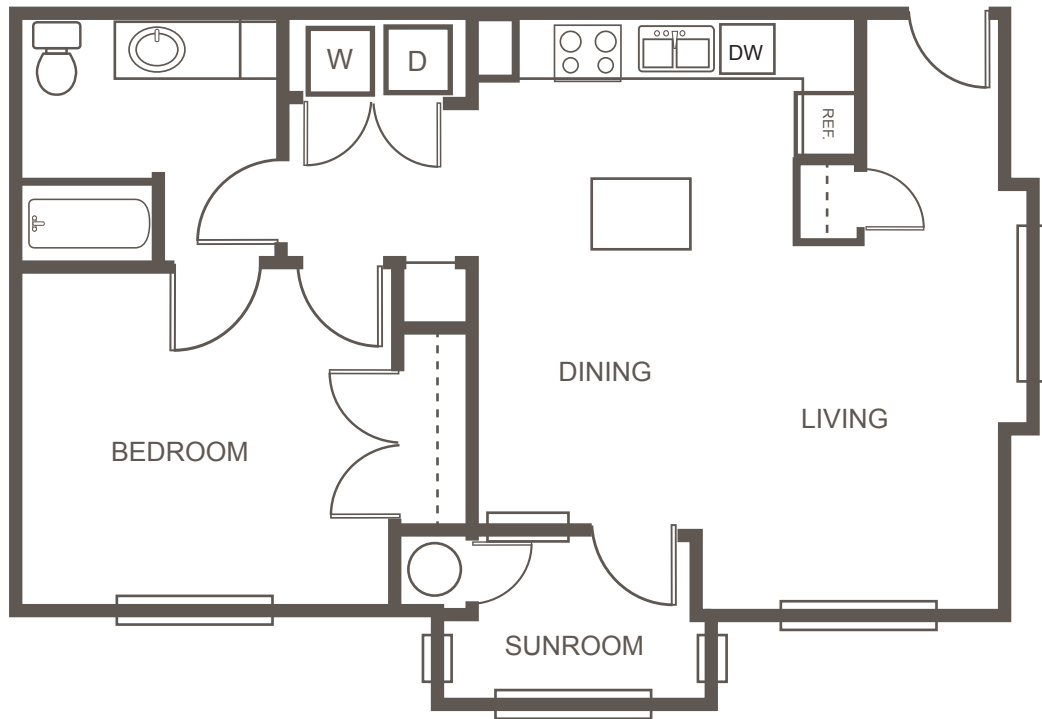

A6

834 Sq. Ft. / 1 Bed / 1 Bath

FAIRFIELD CREEK ESTATES

27550 Hwy. 290 | Cypress, Texas 77433

281.256.8850 | fairfieldcreekapartments.com

All dimensions and square footages are approximate

Fairfield Creek Estates
AN ADULT COMMUNITY