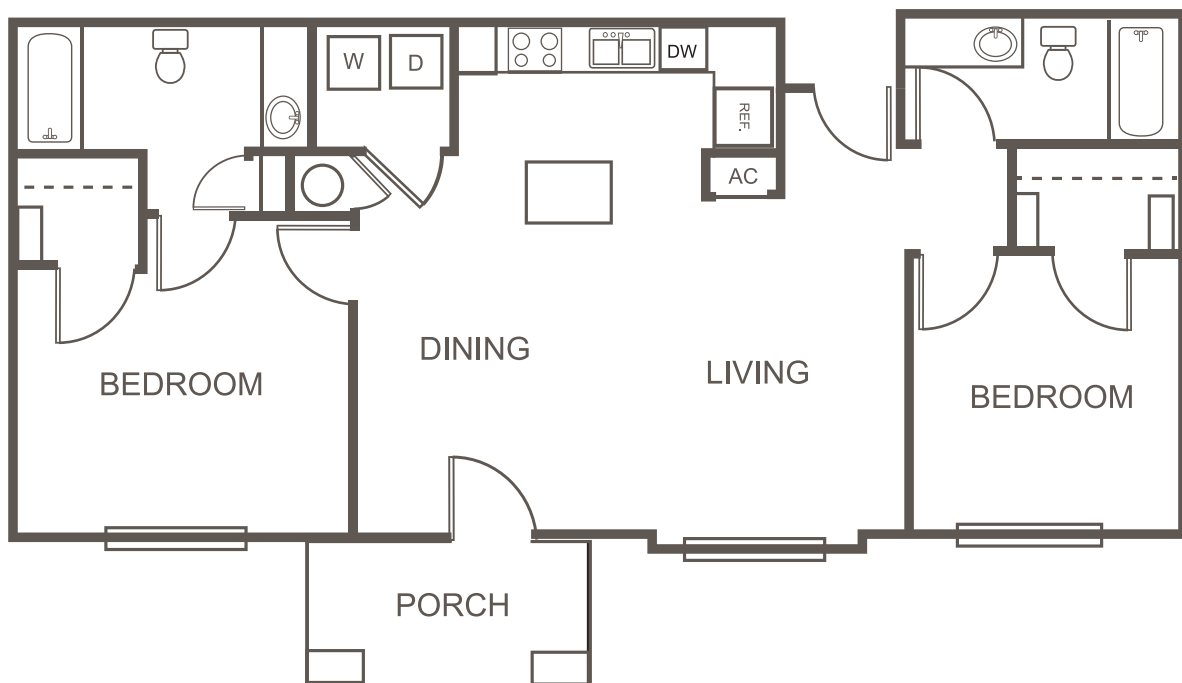

B1

1073 Sq. Ft. / 2 Bed / 2 Bath

FAIRFIELD CREEK ESTATES

27550 Hwy. 290 | Cypress, Texas 77433

281.256.8850 | fairfieldcreekapartments.com

All dimensions and square footages are approximate

Fairfield Creek Estates
AN ADULT COMMUNITY