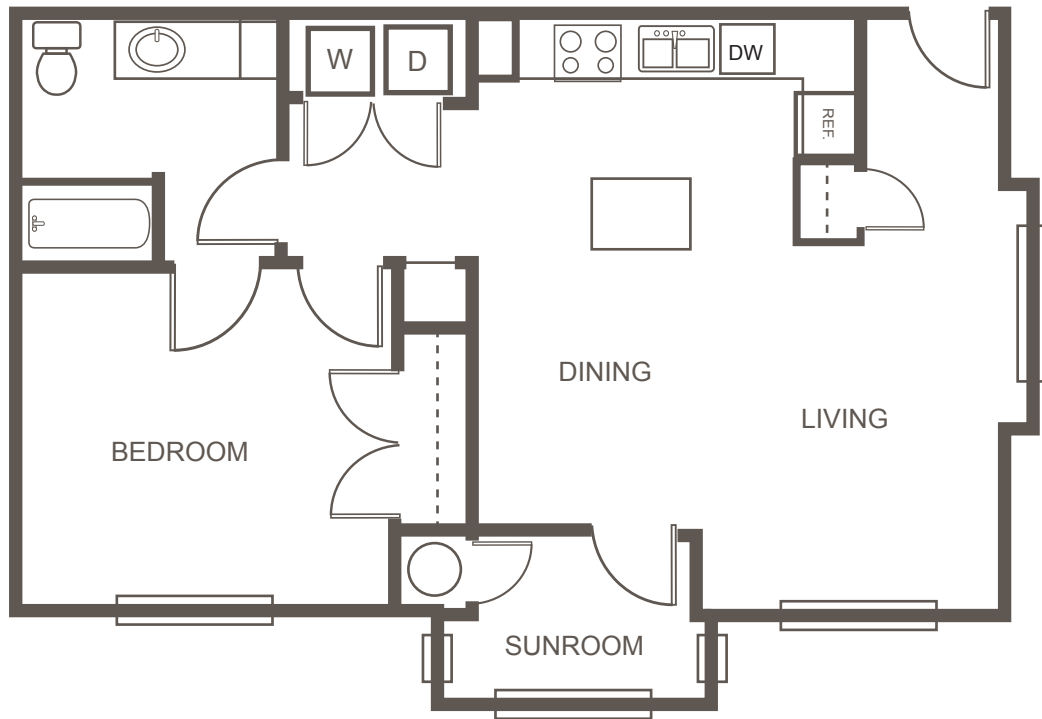

A1 Alternate

834 Sq. Ft. / 1 Bed / 1 Bath

FAIRFIELD CREEK ESTATES

27550 Hwy. 290 | Cypress, Texas 77433

281.256.8850 | fairfieldcreekapartments.com

All dimensions and square footages are approximate

Fairfield Creek Estates
AN ADULT COMMUNITY